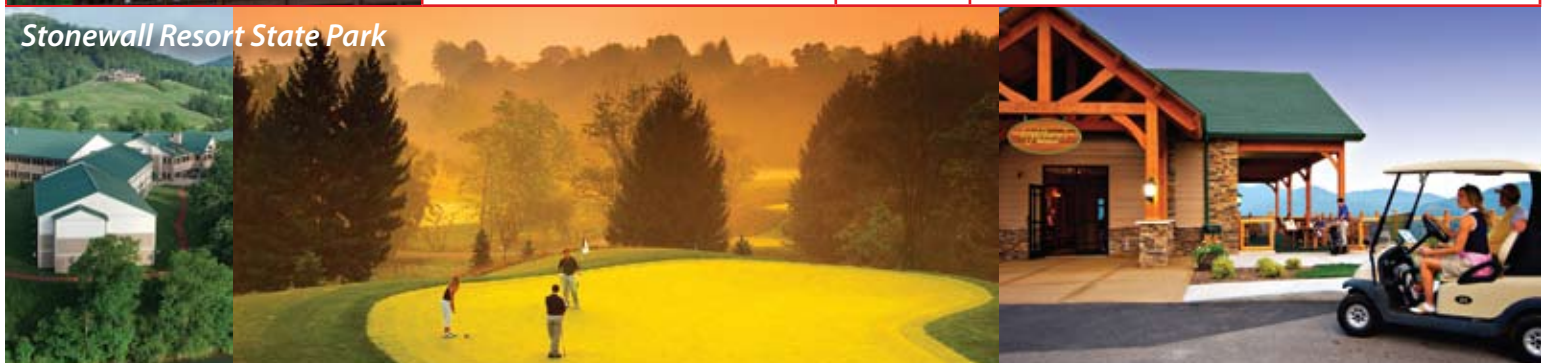

Stonewall Resort State Park

STONEWALL RESORT 888-278-8150 www.stonewallresort.com

Arnold Palmer Signature Course—par 72

March 27 to April 18, 2010	• Weekday round of 18-hole golf play including cart and range privileges. • Breakfast in Stillwaters restaurant. • Overnight at Stonewall Resort Lodge.	Starting at $121.00	• Priced per person/per night based on double occupancy and availability. • Resort fee, taxes, gratuity, not included. • Other packages available.
April 19 to October 17, 2010		$139.00	
October 18 to early November 2010		$121.00